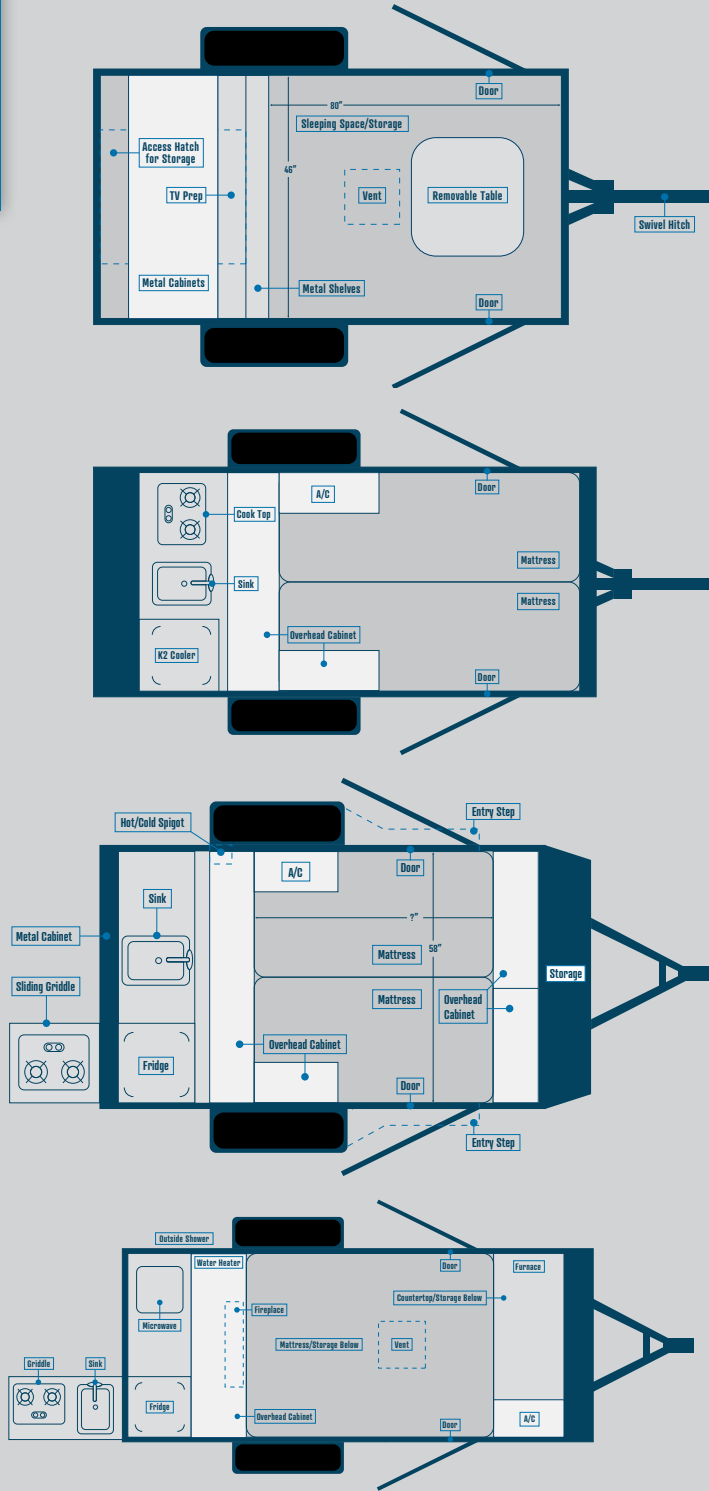

COMPACT CAMPERS

7ROD

10HD

10ROK

12ROK

Bontrager Outdoors Compact Campers

Built for the road less traveled

Specifications

Weights

	7ROD	10HD	10ROK	12ROK
Dry Hitch Wt.	63	140	140	180
Unloaded Vehicle Wt.	500	1500	1700	1940
Cargo Carrying Capacity	663	840	1440	1240
Gross Vehicle Wt. Rating	1163	2340	3140	3180

Measurements

	7ROD	10HD	10ROK	12ROK
Exterior Length (overall)	10'7"	13'2"	13'2"	15'9"
Exterior Height	5'2"	6'10"	6'10"	6'10"
Exterior Box Width	4'1"	5'	5'	5'
Exterior Width (overall)	5'8"	6'9"	6'9"	6'9"
Interior Height (main)	3'5"	46"	46"	46"
Awning Length	NA	7'6"	7'6"	7'6"

Tank Capacities

	7ROD	10HD	10ROK	12ROK
Fresh Water Capacity (gal)	0	26	26	26
Grey Water Capacity (gal)	0	0	0	0
Black Tank Capacity (gal)	0	0	0	0
Propane Unit (lbs)	0	20	20	20

Miscellaneous

	7ROD	10HD	10ROK	12ROK
Sleeps	2	2	2	2
Truma Combi Water Heater	NA	NA	2.64	2.64
Truma Combi Furnace BTU	NA	14,300	14,300	14,300
Tire Size	ST185/80R13	ST235/75R15C	ST235/75R15C	ST235/75R15C

ADVENTURE AWAITS